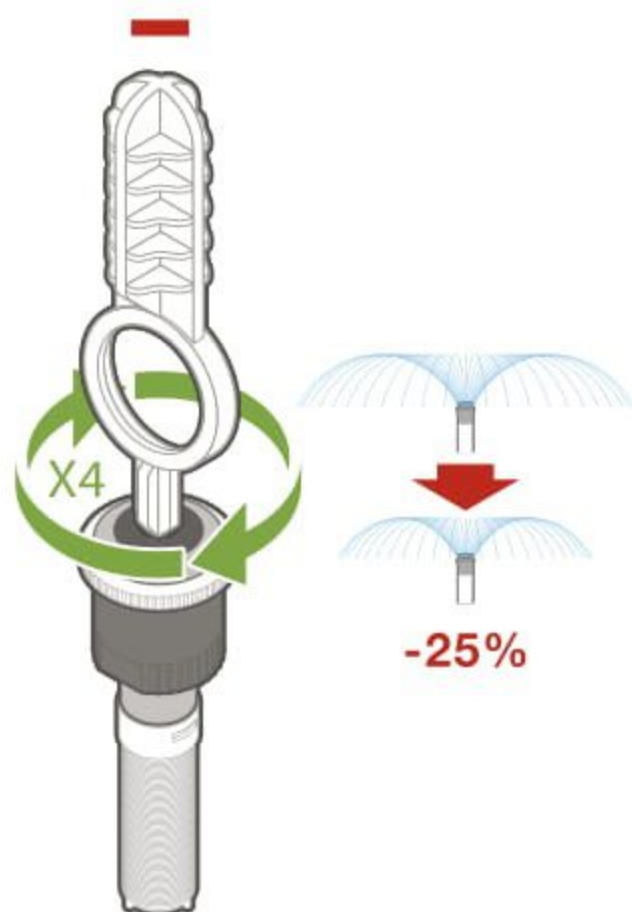

90°-210°

MP800SR-90

210°-270°

MP800SR-360

360°

MP800SR

20 mm/hr (0.8 in/hr)
1.8 m-3.5 m (6'-12')

MP815-90

MP815-210

MP815-360

MP815

20 mm/hr (0.8 in/hr)
2.5 m-4.9 m (8'-16')