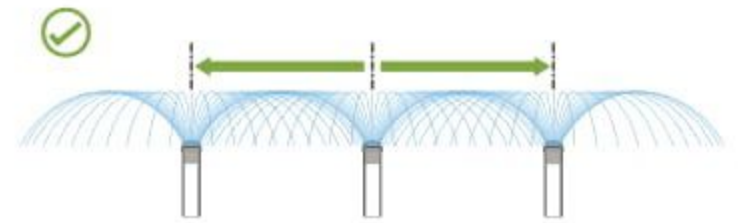

MP ROTATOR[®]

1

2

90°-210°

MP800SR-90

210°-270°

MP800SR-360

360°

MP800SR

20 mm/hr (0.8 in/hr)
1.8 m-3.5 m (6'-12')

MP815-90

MP815-210

MP815-360

MP815

20 mm/hr (0.8 in/hr)
2.5 m-4.9 m (8'-16')

90°-210° 210°-270° 360°