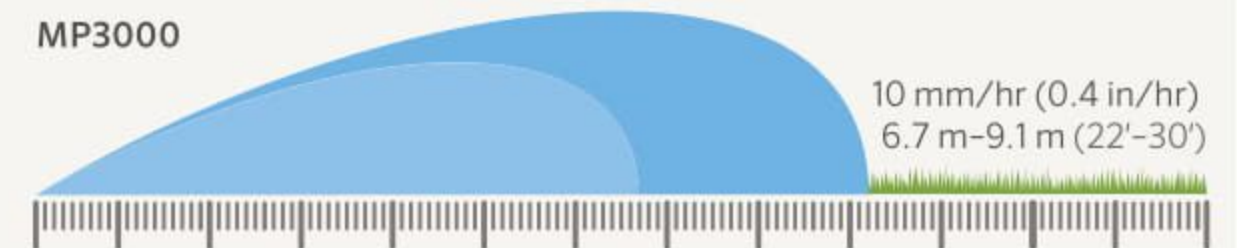

MP3000-90   MP3000-210   MP3000-360

MP3000

10 mm/hr (0.4 in/hr)
6.7 m-9.1 m (22'-30')