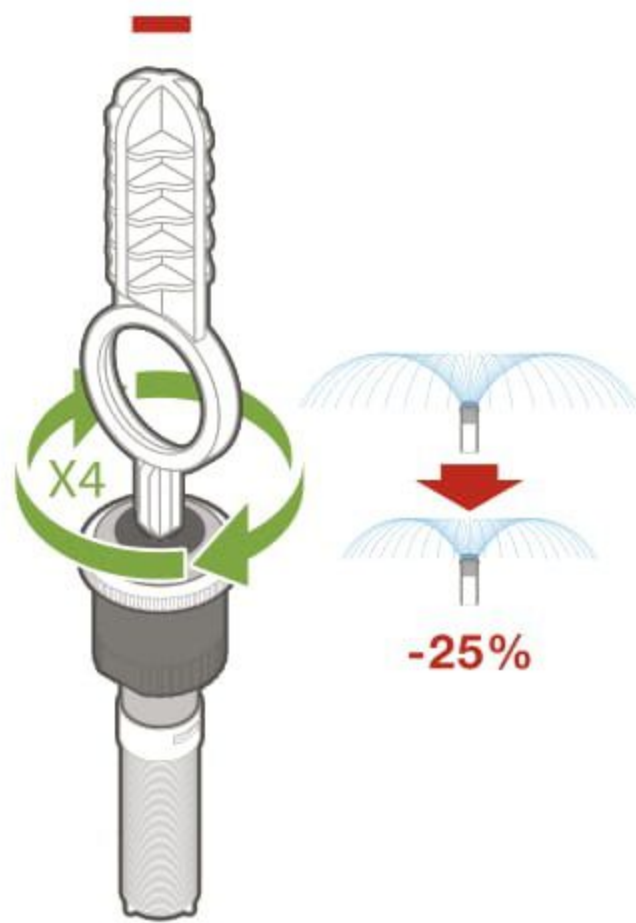

MP800SR

20 mm/hr (0.8 in/hr)
1.8 m-3.5 m (6'-12')

MP815-90

MP815-210

MP815-360

MP815

20 mm/hr (0.8 in/hr)
2.5 m-4.9 m (8'-16')

90°-210° 210°-270° 360°

MP1000-90 MP1000-210 MP1000-360

MP1000

10 mm/hr (0.4 in/hr)
2.5 m-4.5 m (8'-15')

MP2000-90 MP2000-210 MP2000-360

MP2000

10 mm/hr (0.4 in/hr)
4 m-6.4 m (13'-21')

MP3000-90 MP3000-210 MP3000-360

MP3000

10 mm/hr (0.4 in/hr)
6.7 m-9.1 m (22'-30')

MP3500-90

MP3500

10 mm/hr
(0.4 in/hr)
9.4 m-10.7 m
(31'-35')