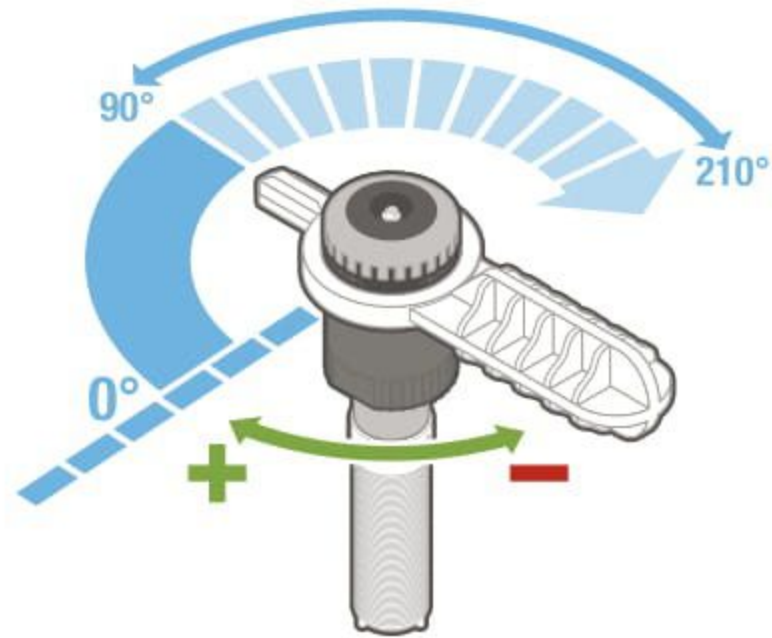

MP800SR

20 mm/hr (0.8 in/hr)
1.8 m-3.5 m (6'-12')

MP815-90

MP815-210

MP815-360

MP815

20 mm/hr (0.8 in/hr)
2.5 m-4.9 m (8'-16')

90°-210° 210°-270° 360°

MP1000-90 MP1000-210 MP1000-360

MP1000

10 mm/hr (0.4 in/hr)
2.5 m-4.5 m (8'-15')

MP2000-90 MP2000-210 MP2000-360

MP2000

10 mm/hr (0.4 in/hr)
4 m-6.4 m (13'-21')

MP3000-90 MP3000-210 MP3000-360

MP3000