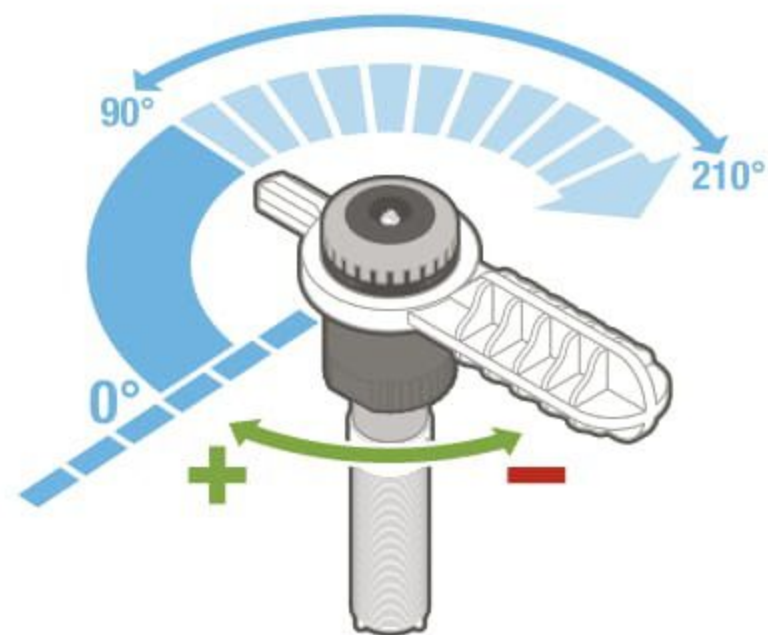

MP ROTATOR[®]

1

2

90°-210°

MP800SR-90

210°-270°

MP800SR-360

360°

MP800SR

20 mm/hr (0.8 in/hr)
1.8 m-3.5 m (6'-12')

MP815-90

MP815-210

MP815-360

MP815

20 mm/hr (0.8 in/hr)
2.5 m-4.9 m (8'-16')

90°-210° 210°-270° 360°

10 mm/hr (0.4 in/hr)
6.7 m-9.1 m (22'-30')

MP3500-90

MP3500

10 mm/hr
(0.4 in/hr)
9.4 m-10.7 m
(31'-35')