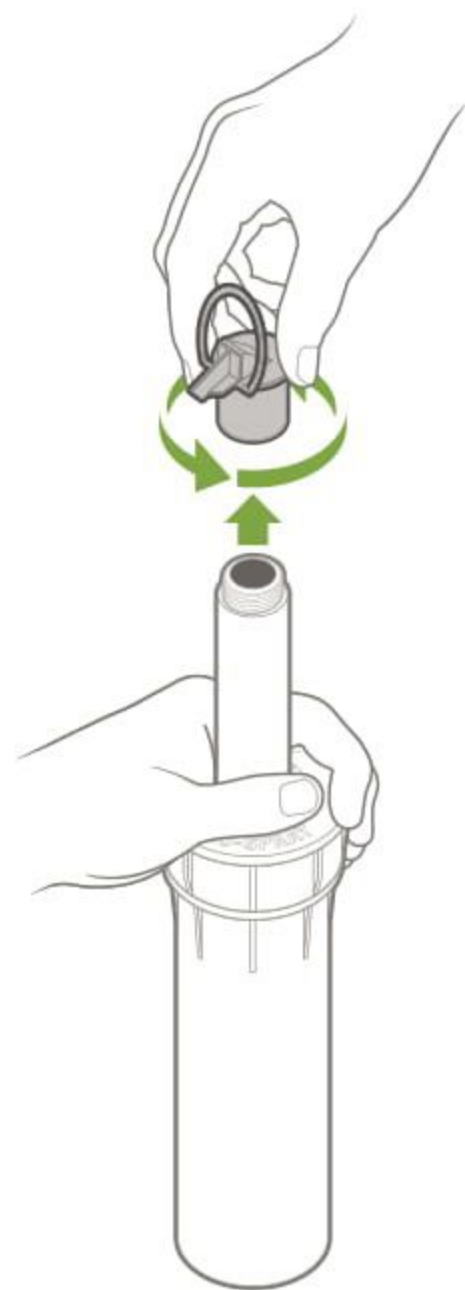

MP ROTATOR[®]

1

2

90°-210°

MP800SR-90

210°-270°

MP800SR-360

360°

MP800SR

20 mm/hr (0.8 in/hr)
1.8 m-3.5 m (6'-12')

MP815-90

MP815-210

MP815-360

MP815

20 mm/hr (0.8 in/hr)
2.5 m-4.9 m (8'-16')

90°-210° 210°-270° 360°